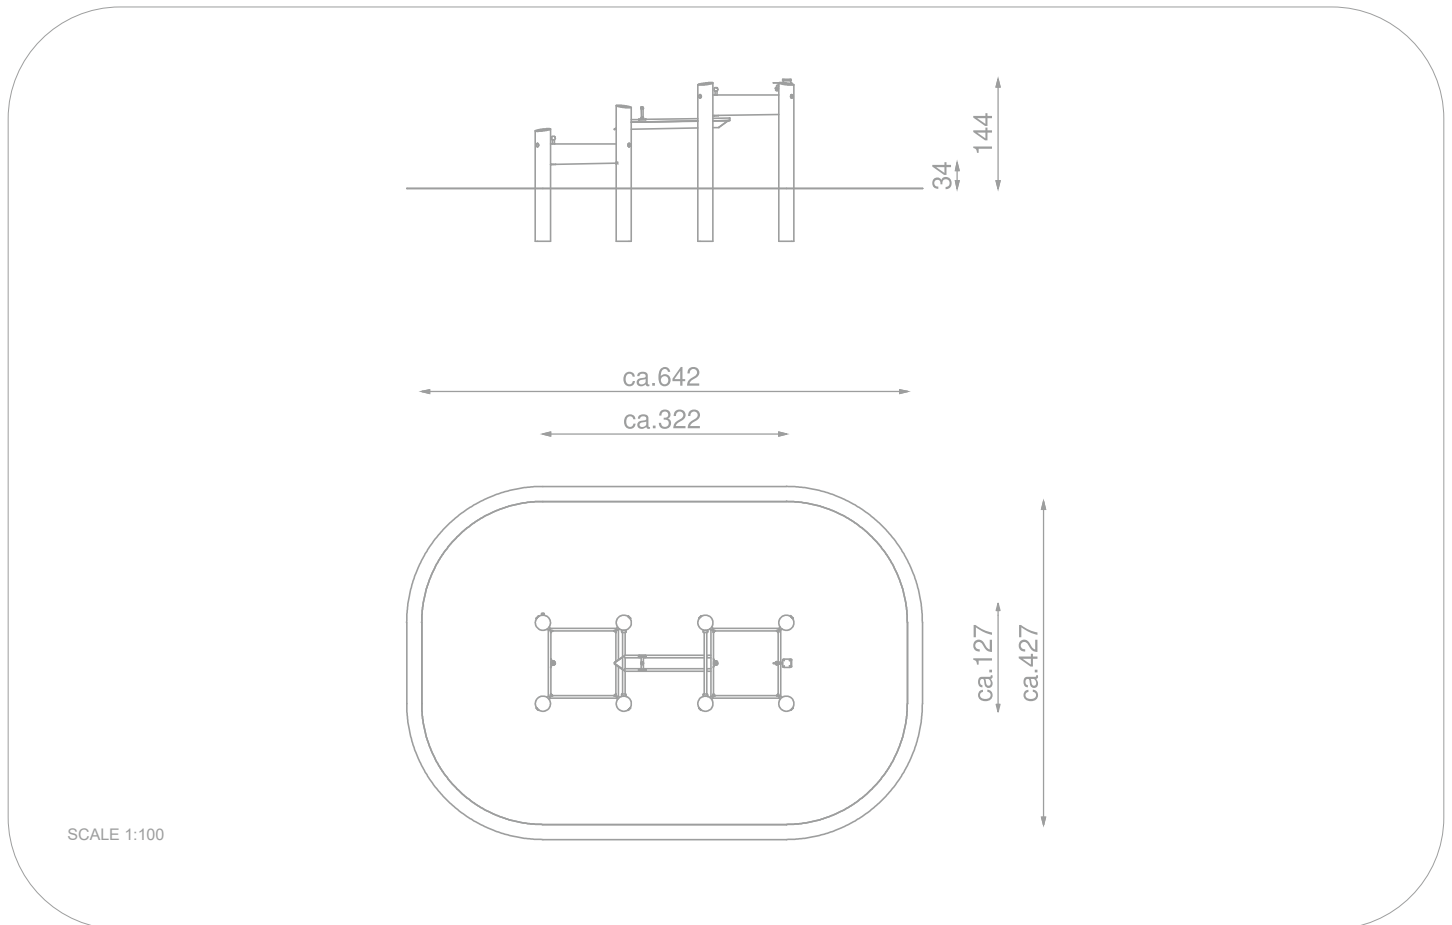

SOCJALIZING

PLAY WITH WATER

INFORMATION ABOUT THE PRODUCT

Dimensions	ca. 342 x 127 cm
Safety zone	ca. 642 x 427 cm
Overall height	ca. 144 cm
Free fall height	ca. 34 cm
Amount of users	4 persons
Product complies with EN 1176-1:2017-12	YES
Availability of spare parts	YES
Age range	1-12
<small>According to EN 1176-1:2017-12 norm, the product requires applying a safety surface according to the product's free fall height.</small>	

Visualisation is for reference only,
actual appearance may vary.

8184

MATERIALS:

<p>NATURAL ROBINIA WOOD</p>	<p>ELEMENTS CONSTRUCTION MADE OF STAINLESS STEEL ASISI 304</p>