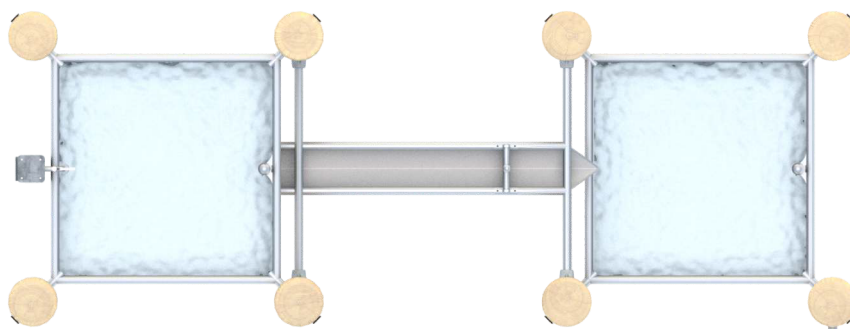

SOCJALIZING

PLAY WITH WATER

INFORMATION ABOUT THE PRODUCT

Dimensions	ca. 342 x 127 cm
Safety zone	ca. 642 x 427 cm
Overall height	ca. 144 cm
Free fall height	ca. 34 cm
Amount of users	4 persons
Product complies with EN 1176-1:2017-12	YES
Availability of spare parts	YES
Age range	1-12
<small>According to EN 1176-1:2017-12 norm, the product requires applying a safety surface according to the product's free fall height.</small>	

Visualisation is for reference only,
actual appearance may vary.

8184

MATERIALS:

<p>NATURAL ROBINIA WOOD</p>	<p>ELEMENTS CONSTRUCTION MADE OF STAINLESS STEEL ASISI 304</p>